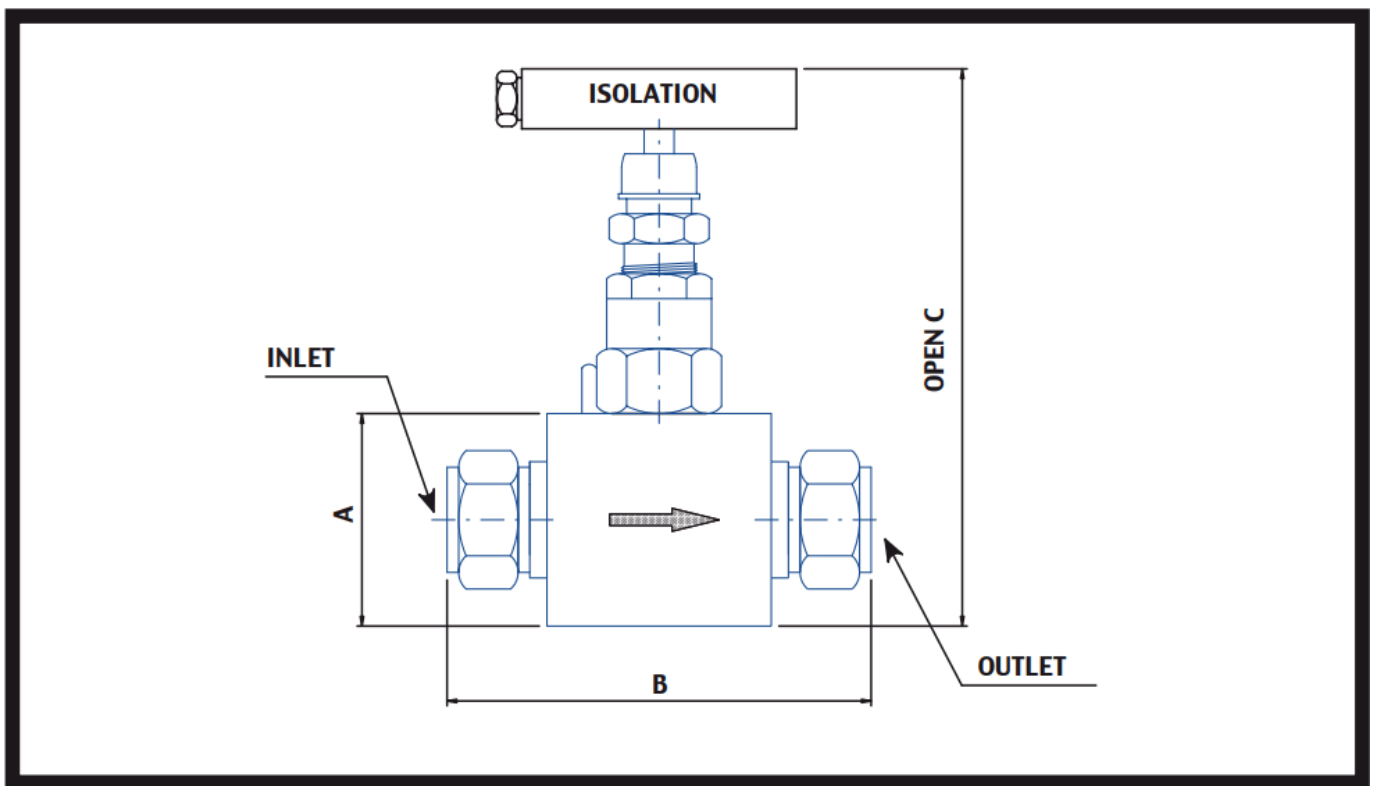

NEEDLE VALVE

CONNECTIONS

INLET
12 mm.OD

OUTLET
12 mm.OD

DIMENSIONS

A
28.5

B
84.5

C
105

MODEL

5VS12mm

Pressure rating: 6000 psi

Material: 316 Stainless Steel (Options: A105, AISI 316/L, Monel, Hastelloy)

Gland Packing: PTFE (for temperature up to 180 °C)

Graphoil (for temperature over 180 °C)