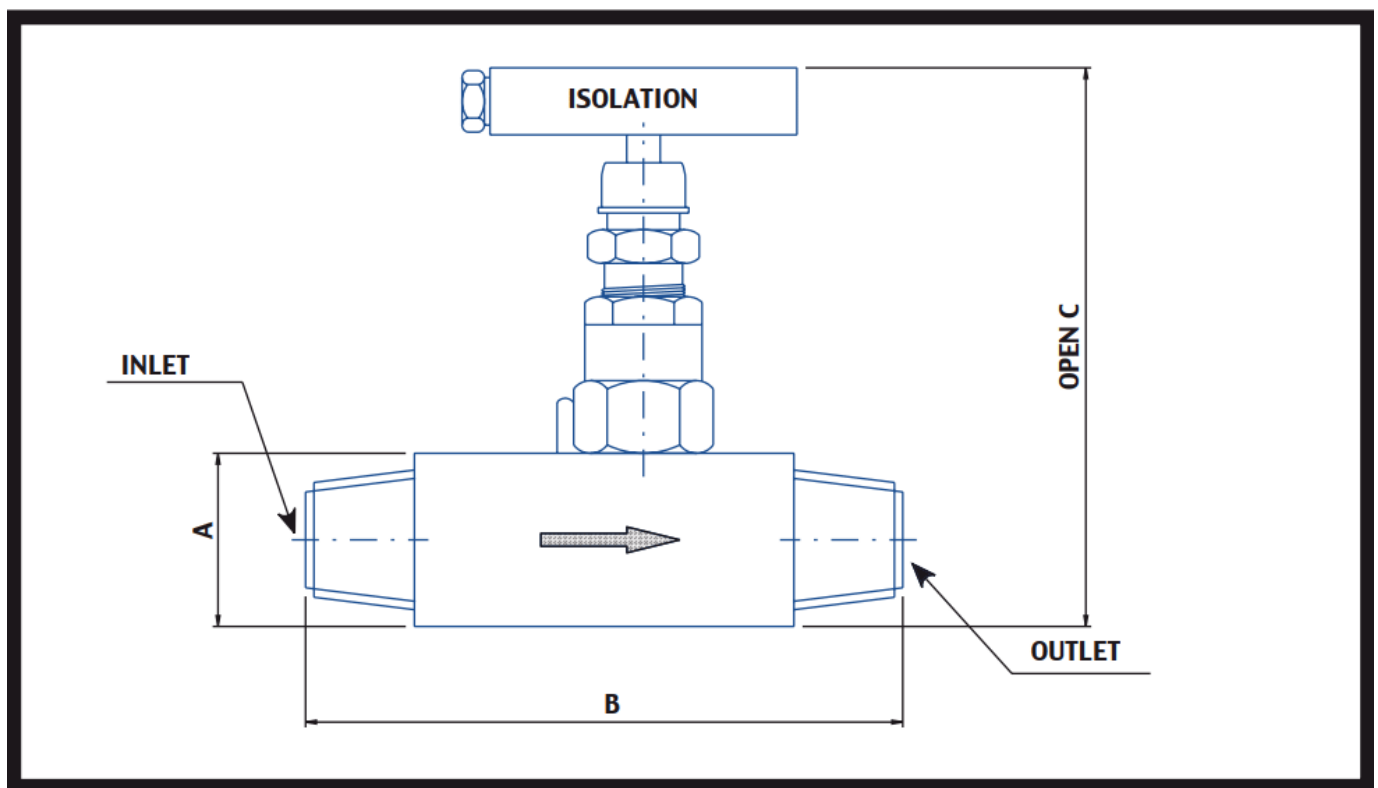

NEEDLE VALVE

CONNECTIONS

INLET
3/8" NPT M

OUTLET
3/8" NPT M

DIMENSIONS

A
28.5

B
76

C
105

MODEL

4VS6

Pressure rating: 6000 psi

Material: 316 Stainless Steel (Options: A105, AISI 316/L, Monel, Hastelloy)

Gland Packing: PTFE (for temperature up to 180 °C)

Graphoil (for temperature over 180 °C)

[Request a Quote](#)