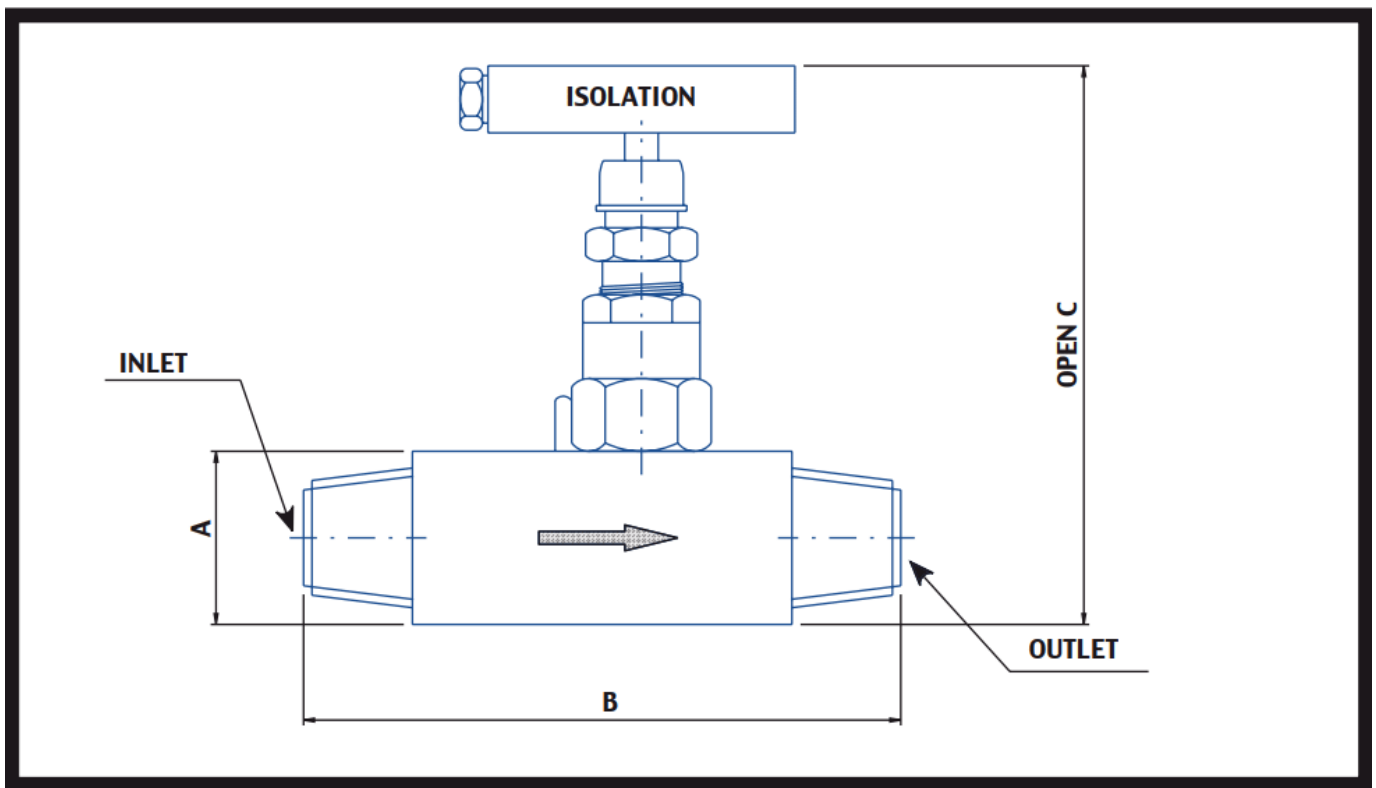

NEEDLE VALVE

CONNECTIONS

INLET
1/4" NPT M

OUTLET
1/4" NPT M

DIMENSIONS

A
28.5

B
76

C
105

MODEL

4VS4

Pressure rating: 6000 psi

Material: 316 Stainless Steel (Options: A105, AISI 316/L, Monel, Hastelloy)

Gland Packing: PTFE (for temperature up to 180 °C)

Graphoil (for temperature over 180 °C)

[Request a Quote](#)