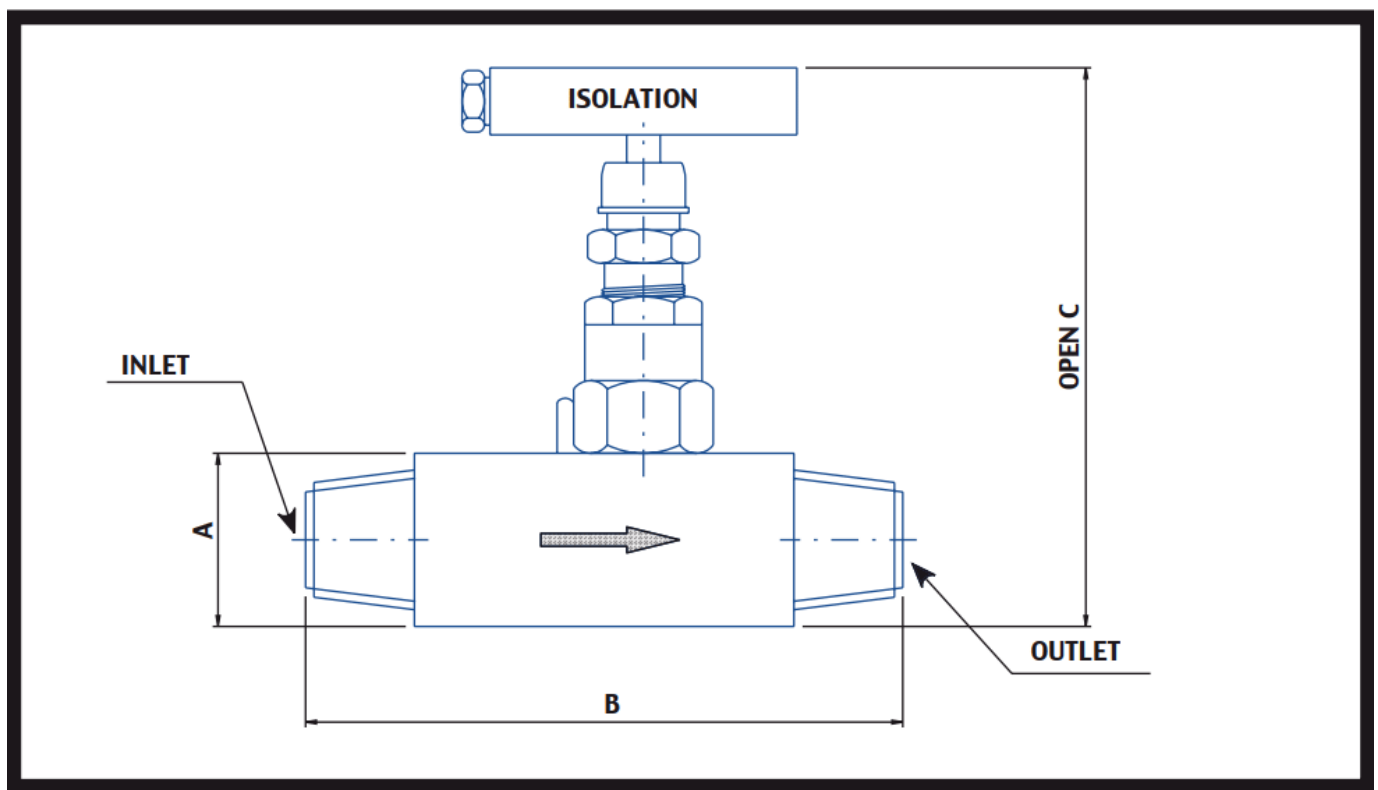

NEEDLE VALVE

CONNECTIONS

INLET
1/8" NPT M

OUTLET
1/8" NPT M

DIMENSIONS

A
28.5

B
76

C
105

MODEL

4VS2

Pressure rating: 6000 psi

Material: 316 Stainless Steel (Options: A105, AISI 316/L, Monel, Hastelloy)

Gland Packing: PTFE (for temperature up to 180 °C)

Graphoil (for temperature over 180 °C)

[Request a Quote](#)