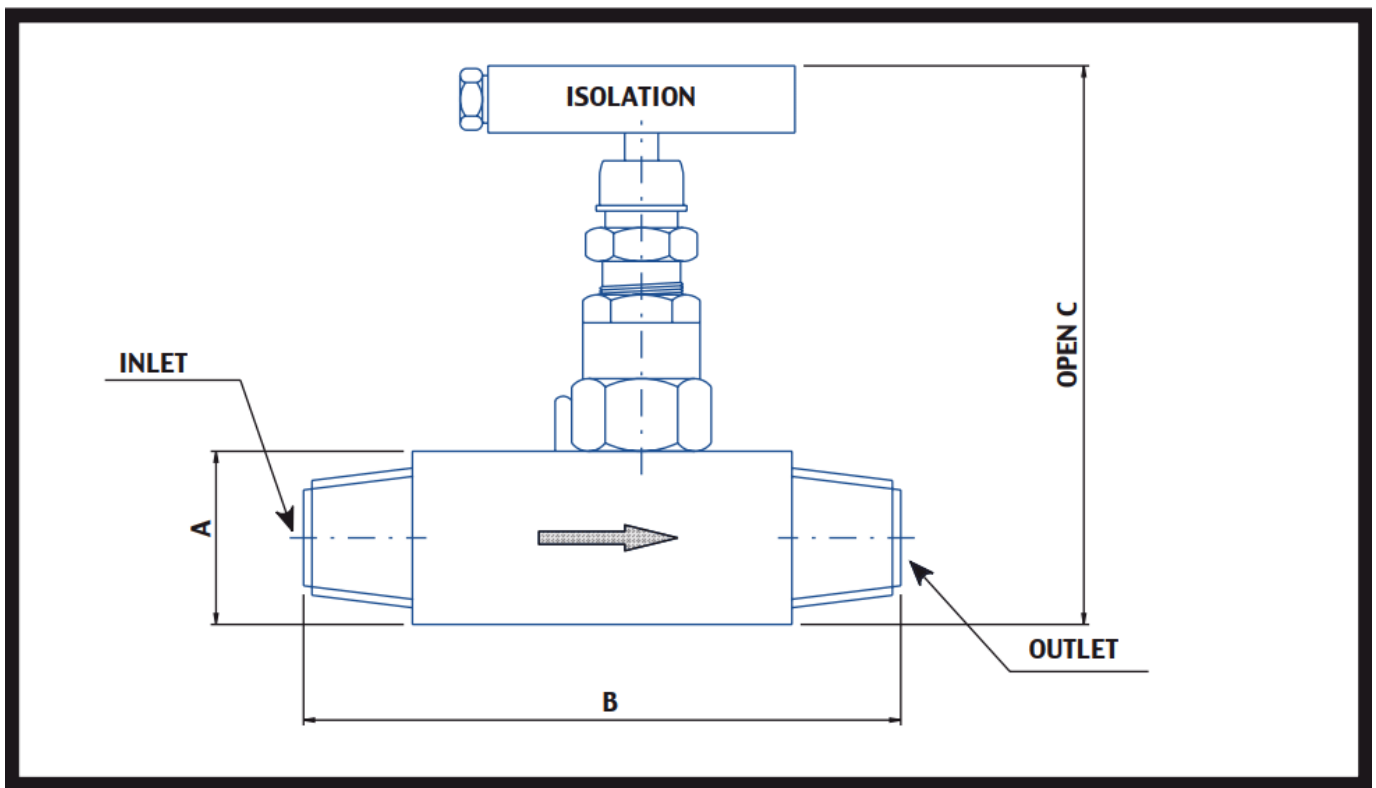

NEEDLE VALVE

CONNECTIONS

INLET
1" NPT M

OUTLET
1" NPT M

DIMENSIONS

A
44

B
105

C
122

MODEL

4VS16

Pressure rating: 6000 psi

Material: 316 Stainless Steel (Options: A105, AISI 316/L, Monel, Hastelloy)

Gland Packing: PTFE (for temperature up to 180 °C)

Graphoil (for temperature over 180 °C)

[Request a Quote](#)