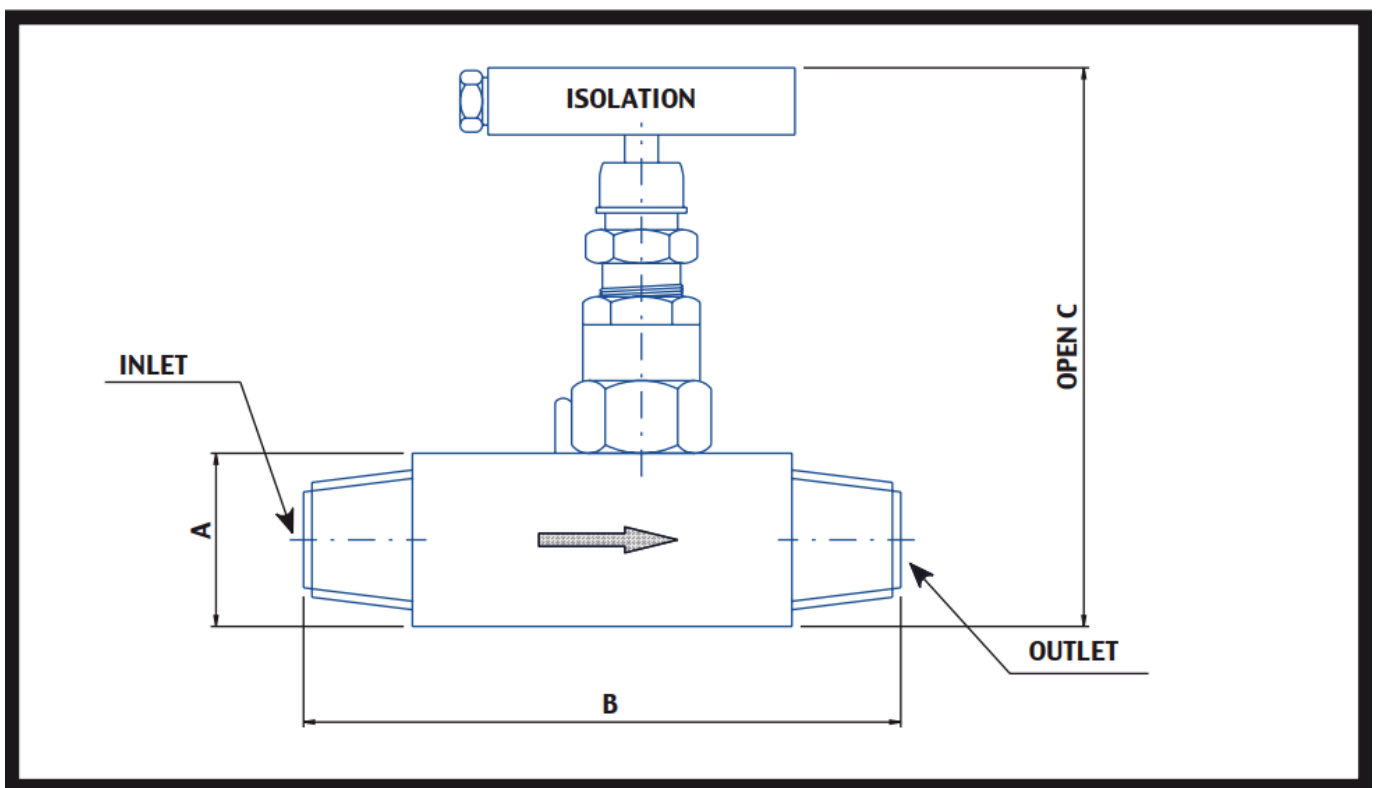

NEEDLE VALVE

CONNECTIONS

INLET
3/4" NPT M

OUTLET
3/4" NPT M

DIMENSIONS

A
38

B
89

C
115

MODEL

4VS12

Pressure rating: 6000 psi

Material: 316 Stainless Steel (Options: A105, AISI 316/L, Monel, Hastelloy)

Gland Packing: PTFE (for temperature up to 180 °C)

Graphoil (for temperature over 180 °C)

[Request a Quote](#)