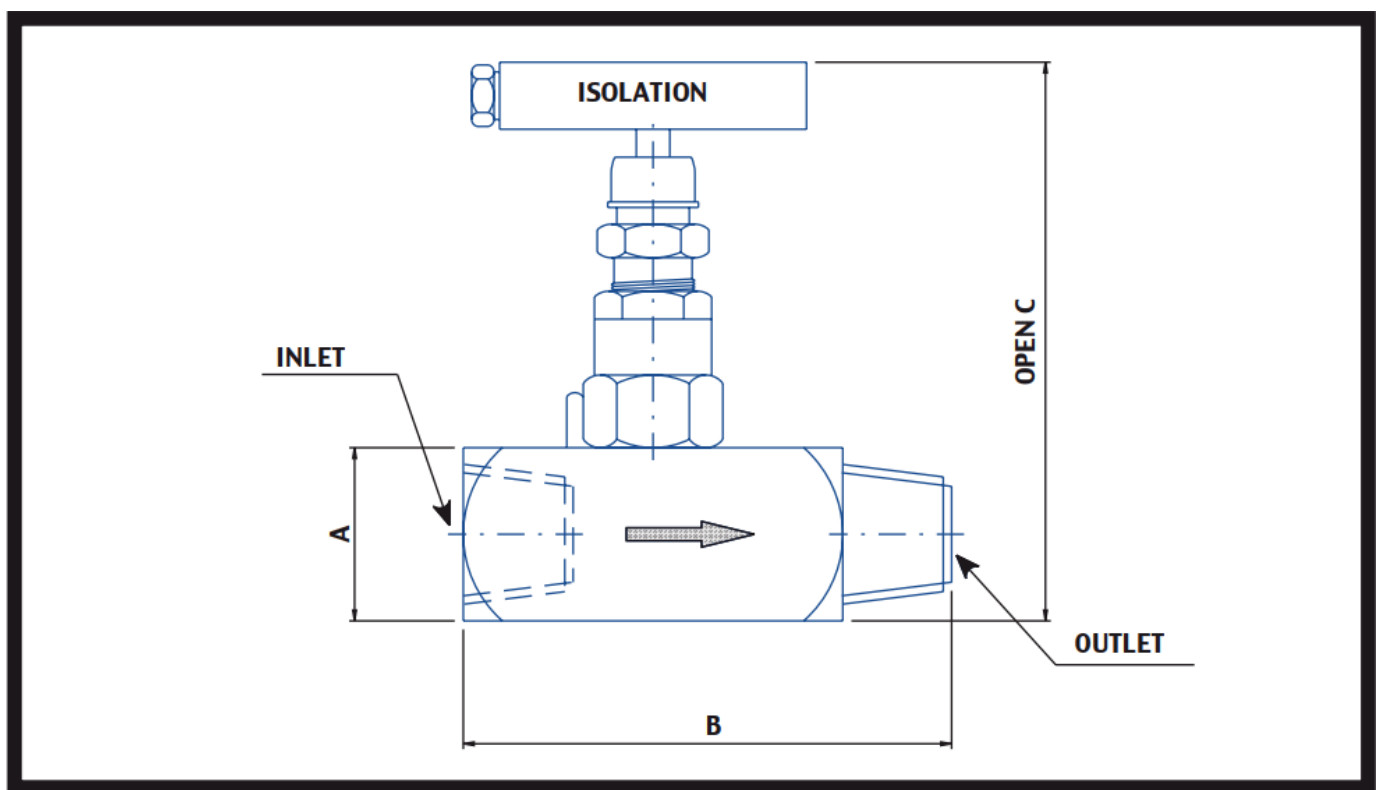

NEEDLE VALVE

CONNECTIONS

INLET
1/2" NPT F

OUTLET
1/2" NPT M

DIMENSIONS

A
32

B
89

C
105

MODEL

3VS8

Pressure rating: 6000 psi

Material: 316 Stainless Steel (Options: A105, AISI 316/L, Monel, Hastelloy)

Gland Packing: PTFE (for temperature up to 180 °C)

Graphoil (for temperature over 180 °C)

[Request a Quote](#)