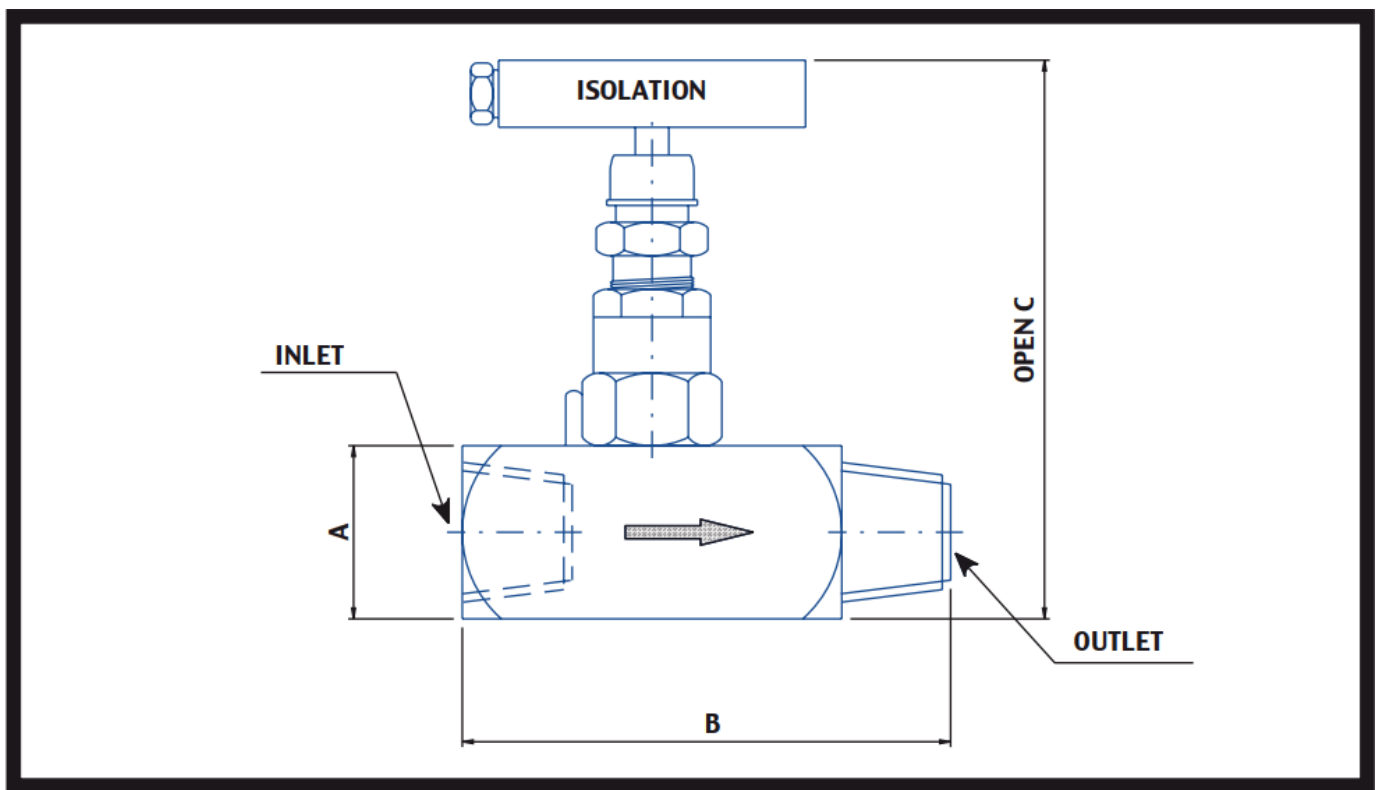

NEEDLE VALVE

CONNECTIONS

INLET
3/8" NPT F

OUTLET
3/8" NPT M

DIMENSIONS

A
28.5

B
76

C
105

MODEL

3VS6

Pressure rating: 6000 psi

Material: 316 Stainless Steel (Options: A105, AISI 316/L, Monel, Hastelloy)

Gland Packing: PTFE (for temperature up to 180 °C)

Graphoil (for temperature over 180 °C)

[Request a Quote](#)

[Order Online](#)

Instrowest Pty Ltd

(08) 9500 9120
sales@instrowest.com.au
www.instrowest.com.au