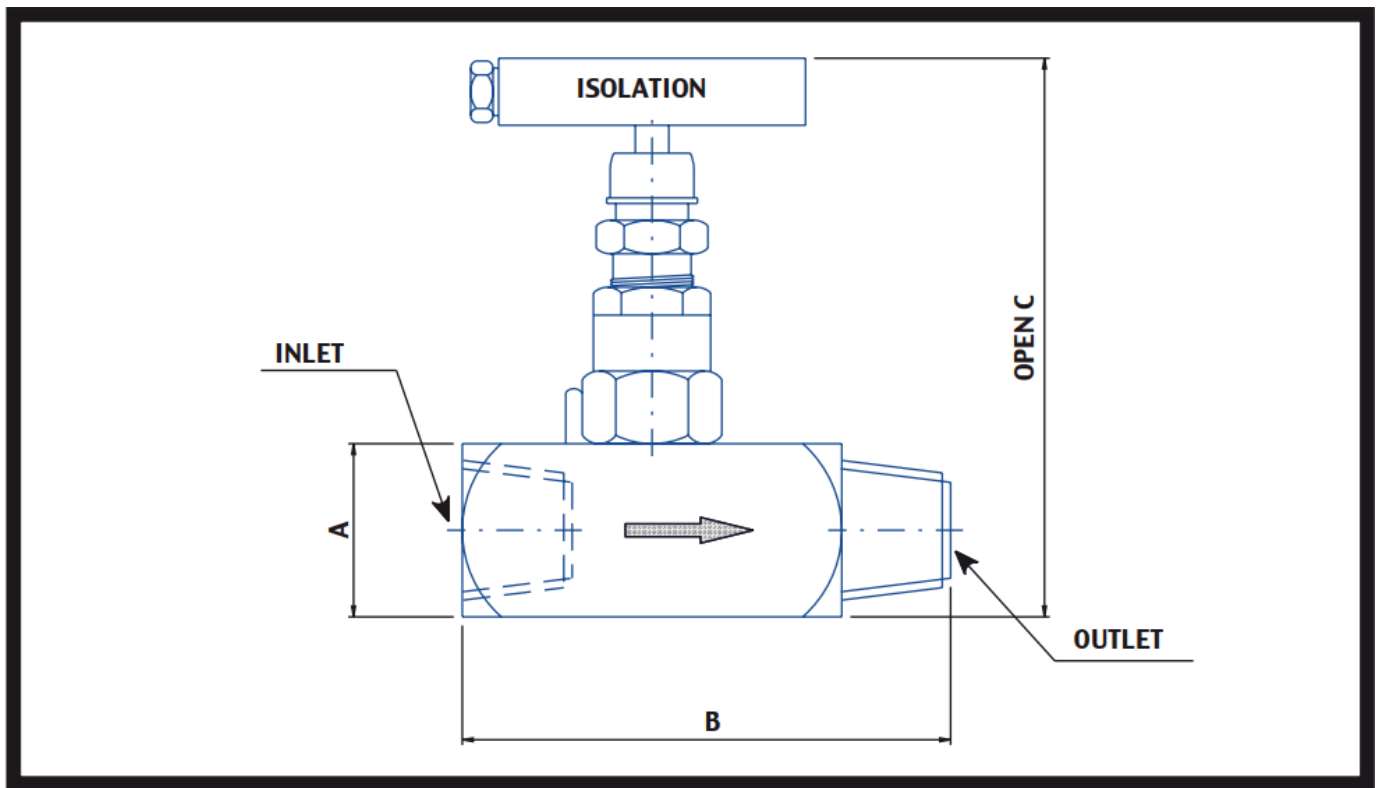

NEEDLE VALVE

CONNECTIONS

INLET
1/8" NPT F

OUTLET
1/8" NPT M

DIMENSIONS

A
28.5

B
76

C
105

MODEL

3VS2

Pressure rating: 6000 psi

Material: 316 Stainless Steel (Options: A105, AISI 316/L, Monel, Hastelloy)

Gland Packing: PTFE (for temperature up to 180 °C)

Graphoil (for temperature over 180 °C)

[Request a Quote](#)