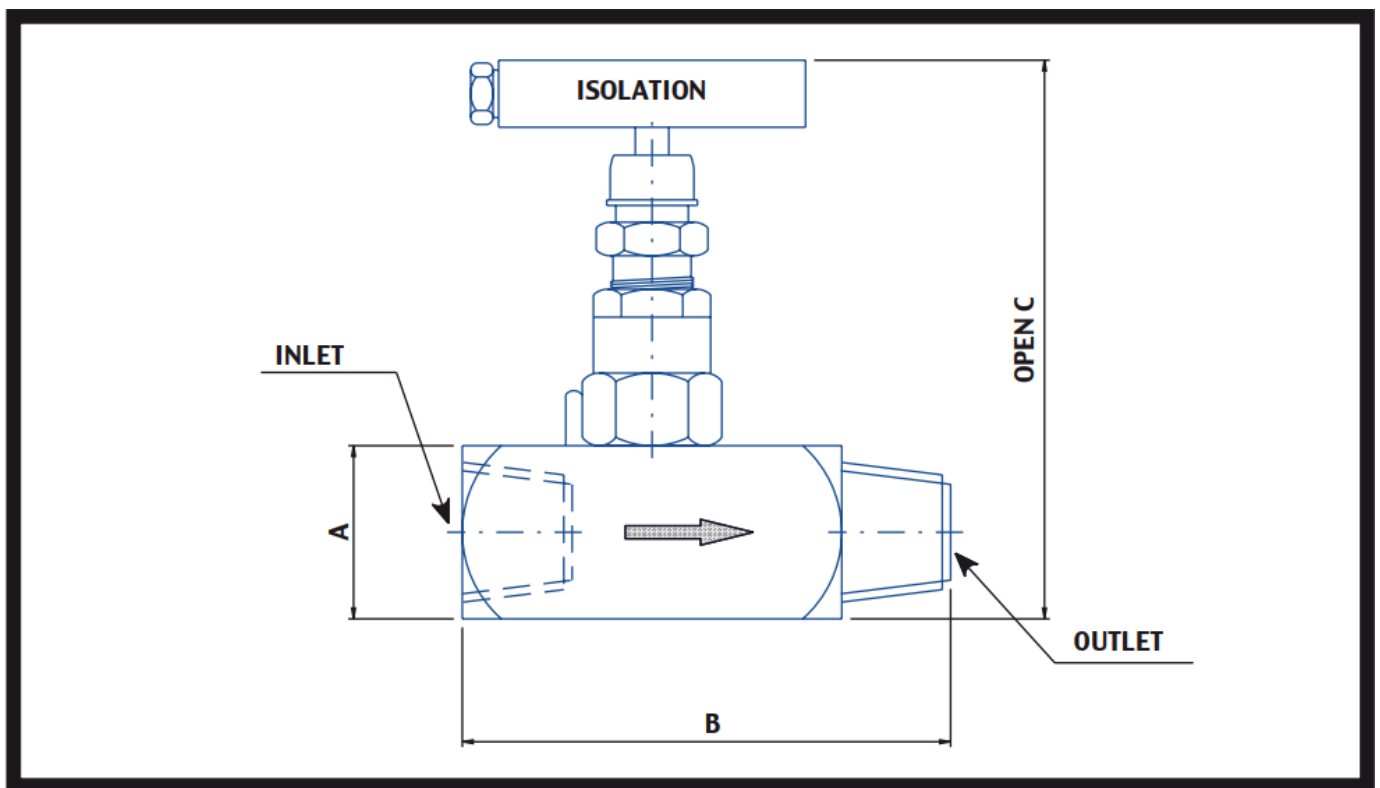

NEEDLE VALVE

CONNECTIONS

INLET
3/4" NPT F

OUTLET
3/4" NPT M

DIMENSIONS

A
38

B
89

C
115

MODEL

3VS12

Pressure rating: 6000 psi

Material: 316 Stainless Steel (Options: A105, AISI 316/L, Monel, Hastelloy)

Gland Packing: PTFE (for temperature up to 180 °C)

Graphoil (for temperature over 180 °C)

[Request a Quote](#)

[Order Online](#)

Instrowest Pty Ltd

(08) 9500 9120
sales@instrowest.com.au
www.instrowest.com.au