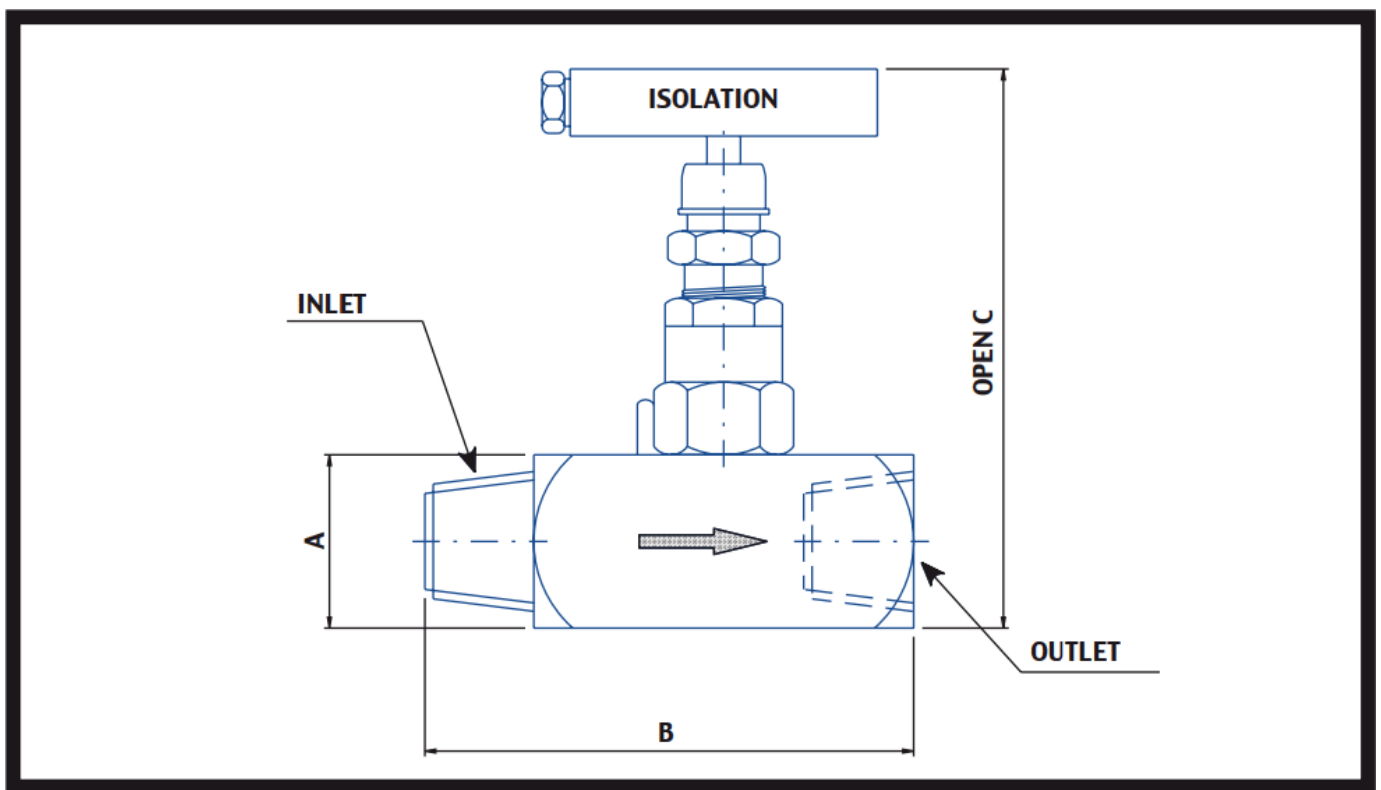

NEEDLE VALVE

CONNECTIONS

INLET
3/8" NPT M

OUTLET
3/8" NPT F

DIMENSIONS

A
28.5

B
76

C
105

MODEL

2VS6

Pressure rating: 6000 psi

Material: 316 Stainless Steel (Options: A105, AISI 316/L, Monel, Hastelloy)

Gland Packing: PTFE (for temperature up to 180 °C)

Graphoil (for temperature over 180 °C)

[Request a Quote](#)