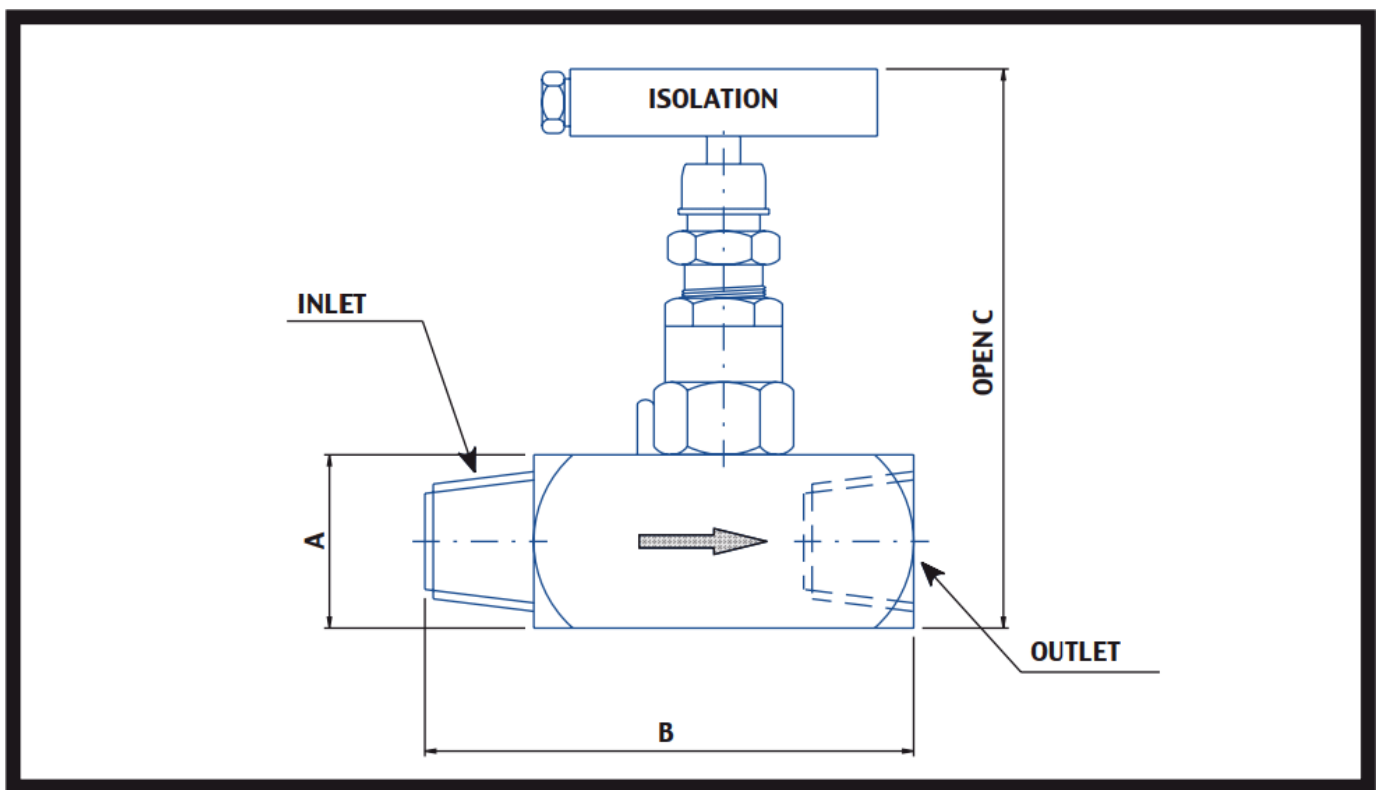

NEEDLE VALVE

CONNECTIONS

INLET
1/8" NPT M

OUTLET
1/8" NPT F

DIMENSIONS

A
28.5

B
76

C
105

MODEL

2VS2

Pressure rating: 6000 psi

Material: 316 Stainless Steel (Options: A105, AISI 316/L, Monel, Hastelloy)

Gland Packing: PTFE (for temperature up to 180 °C)

Graphoil (for temperature over 180 °C)

[Request a Quote](#)