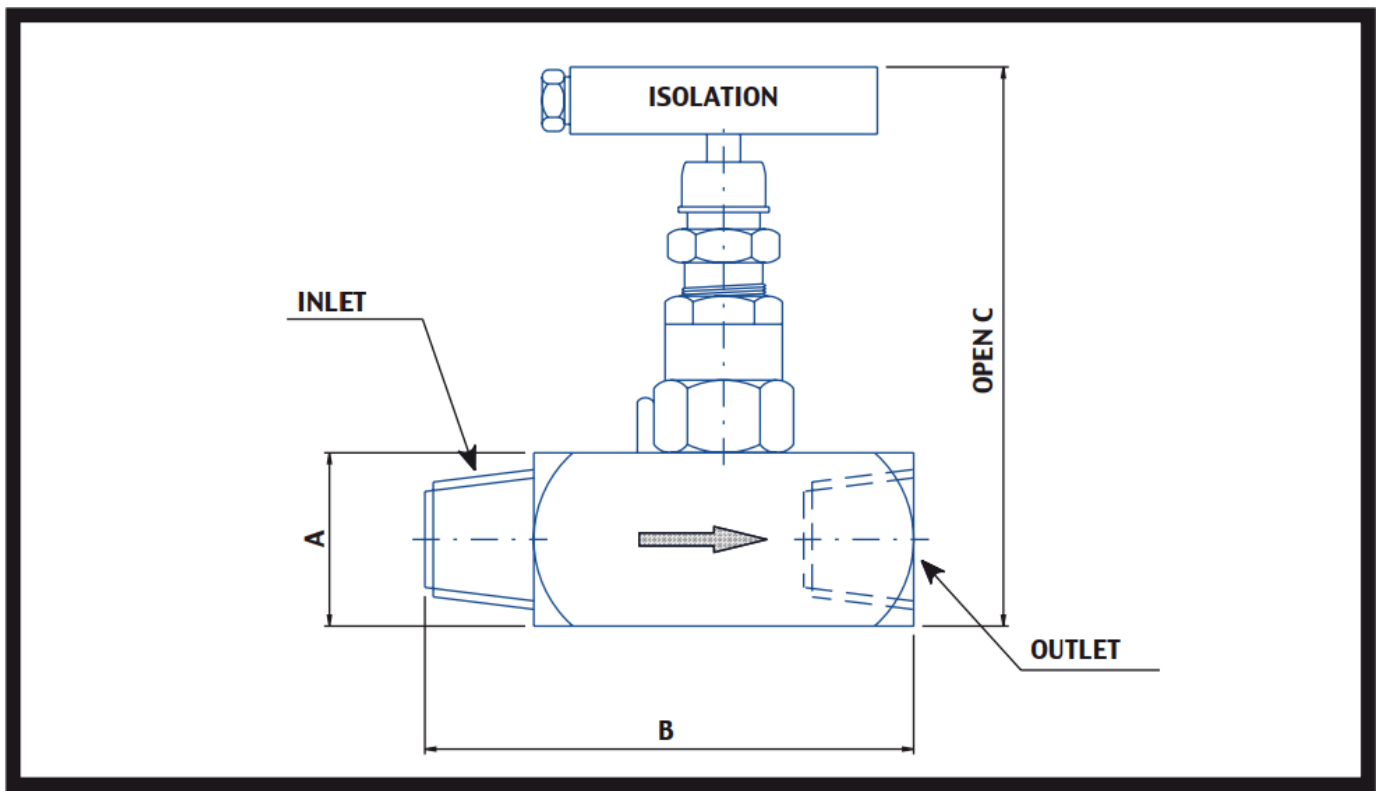

NEEDLE VALVE

CONNECTIONS

INLET
1" NPT M

OUTLET
1" NPT F

DIMENSIONS

A
44

B
105

C
122

MODEL

2VS16

Pressure rating: 6000 psi

Material: 316 Stainless Steel (Options: A105, AISI 316/L, Monel, Hastelloy)

Gland Packing: PTFE (for temperature up to 180 °C)

Graphoil (for temperature over 180 °C)

[Request a Quote](#)