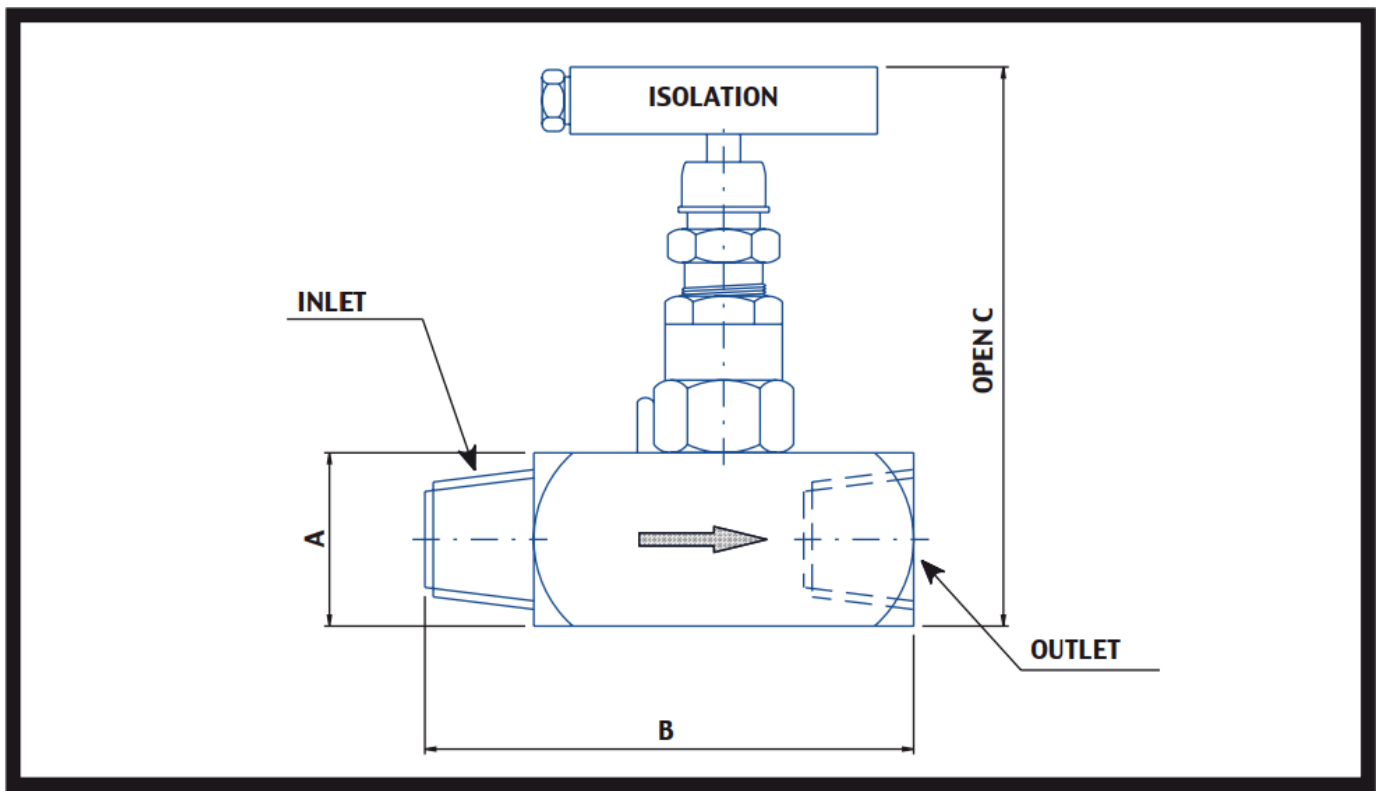

NEEDLE VALVE

CONNECTIONS

INLET
3/4" NPT M

OUTLET
3/4" NPT F

DIMENSIONS

A
38

B
89

C
115

MODEL

2VS12

Pressure rating: 6000 psi

Material: 316 Stainless Steel (Options: A105, AISI 316/L, Monel, Hastelloy)

Gland Packing: PTFE (for temperature up to 180 °C)

Graphoil (for temperature over 180 °C)

[Request a Quote](#)