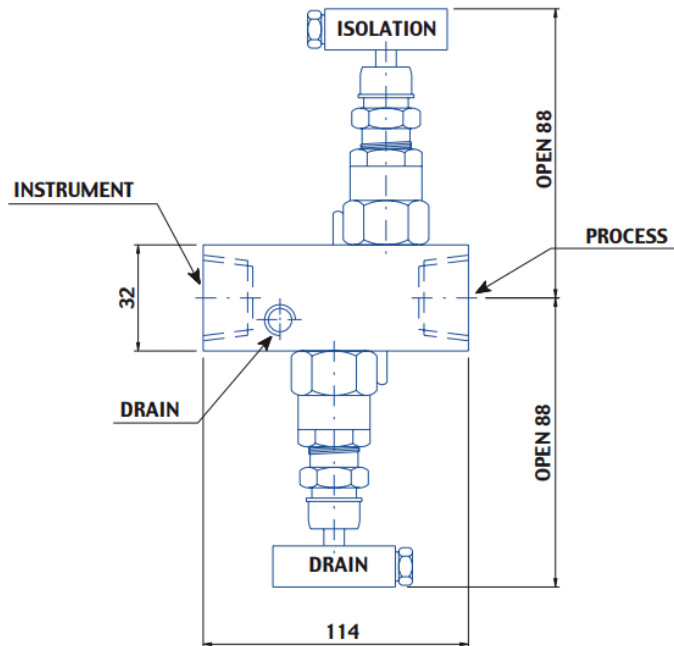

2R6

## 2 Valves Manifold – Remote Mounting

**Process port:** 1/2" NPT Female

**Instrument Port:** 1/2" NPT Female

**Drain Port:** 1/4" NPT Female

**Drain Port Plug:** Yes

**Max Pressure:** 6000psi

**Material:** AISI 316/L